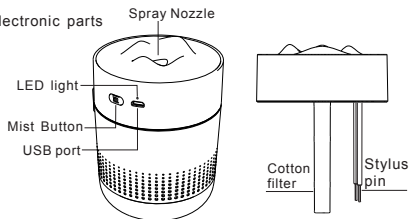

Spray amount: 30mL-50mL/H

Product size: 95\*95\*129mm

Product Weight: 236g

Quality inspection: Qualified product

Executive standard: GB 4706.1-2005

GB 4706.48-2009

Original: China Shenzhen

## Operating Instructions

**Spray button:** 1st single press mist button to start the continuous mist mode, 2nd single press mist button to start the intermittent mist mode (spray 3s and stop 2s), 3rd single press mist button to turn off all mist modes.