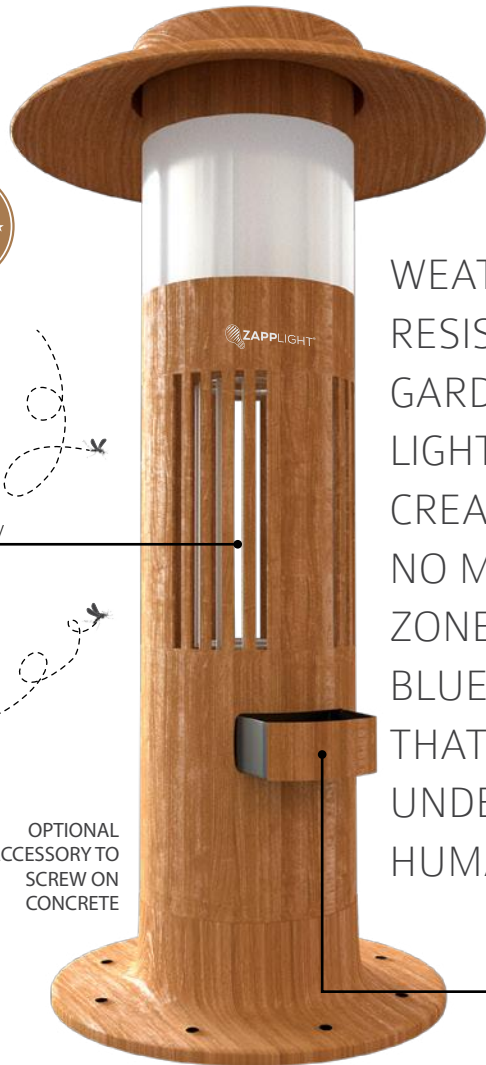

One cartridge can repel up to 30 days

MOJO

Voltage: 5V DC
Color Temperature: 3500k
Lumens: 300 LM
Case Color: Metallic Silver
Packaging Design Included
UL Certified Version

Multi use – for hanging or standing

Available Add-Ons:
-Bluetooth speaker
-Romantic lighting
-Ultrasonic rat repellent
-Fan

2 USB and Power Source Ports

LED Light

6000mAh battery one charge last up to 7 hours autonomy

NEW COLLECTION
ZAPP SERIES

LOW VOLTAGE LED GARDEN LIGHT WITH BUG ZAPPING FEATURE

WEATHER RESISTANT GARDEN LIGHT THAT CREATES A NO MOSQUITO ZONE WITH BLUE UV RAY THAT IS UNDETECTABLE TO HUMANS AND PETS

Blue UV Ray

OPTIONAL ACCESSORY TO SCREW ON CONCRETE

Catch Tray

OPTIONAL ACCESSORY TO STICK IN TO THE SOIL

GARDENA

Voltage: 120V
Color Temperature: 3500k
Lumens: 300 LM
Case Color:
Packaging Design Included
UL Certified Version

CLEAN / SAFE / EFFECTIVE

OUTDOOR LED LIGHT WITH ELECTRIC VACUUM FAN FOR INSTANT BUG ZAPPING