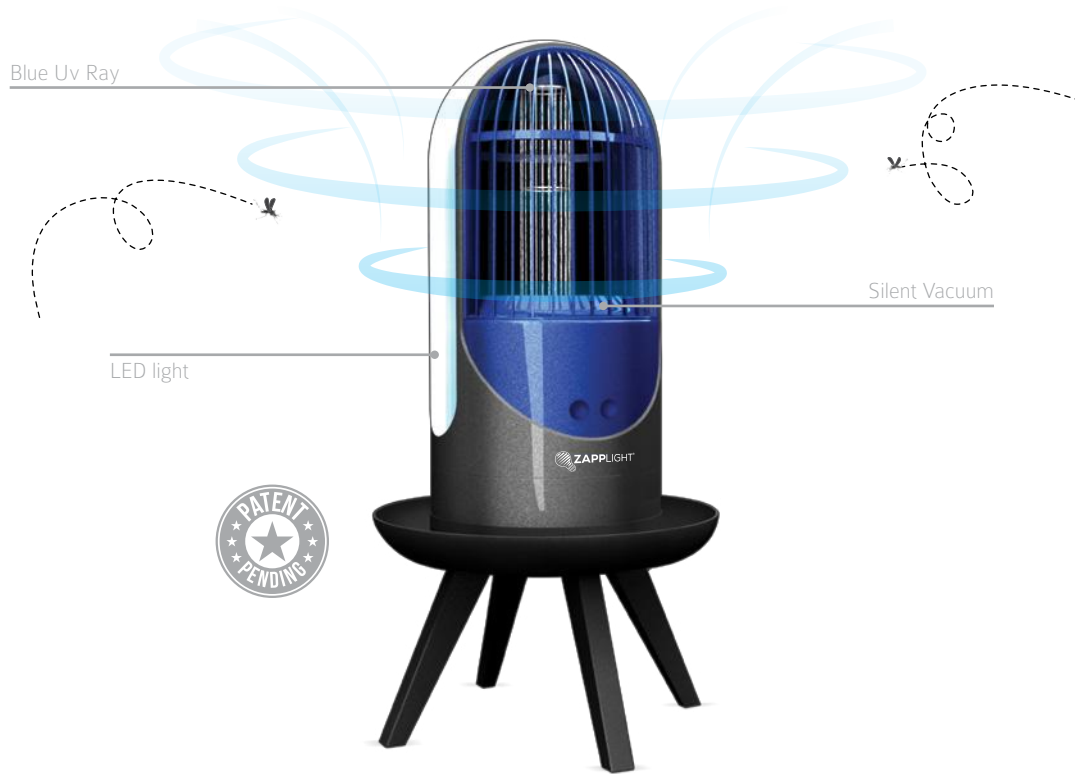

Powerful Mint Fragrance*

*adjustable scent output.

VARIO (LAVENDER)

Voltage: 120V/230V
Color Temperature: 3500k
Lumens: 600 LM
Case Color: Silver
Packaging Design Included
Interchangeable Cartridge

VARIO (MINT)

Catch Tray

OPTIONAL ACCESSORY TO STICK IN TO THE SOIL

GARDENA

Voltage: 120V
Color Temperature: 3500k
Lumens: 300 LM
Case Color:
Packaging Design Included
UL Certified Version

CLEAN / SAFE / EFFECTIVE

OUTDOOR LED LIGHT WITH ELECTRIC VACUUM FAN FOR INSTANT BUG ZAPPING

ALPHA

Voltage: 120V
Color Temperature: 3500k
Lumens: 300 LM
Case Color:
Packaging Design Included
UL Certified Version

WITH A BLUE UV RAY TO ATTRACT INSECTS PLUS A POWERFUL YET SILENT VACUUM FAN THAT SUCKS INSECTS INTO THE RETAINING CAGE.

NEW COLLECTION

ZAPP SERIES

CLEAN / SAFE / EFFECTIVE

OUTDOOR LED LIGHT WITH INTERCHANGEABLE CATRIDGE FOR EFFICIENT BUG REPELLING

CLEAN / SAFE / EFFECTIVE

NEW COLLECTION
REPELLENT SERIES

 **ZAPPLIGHT®**

BETA