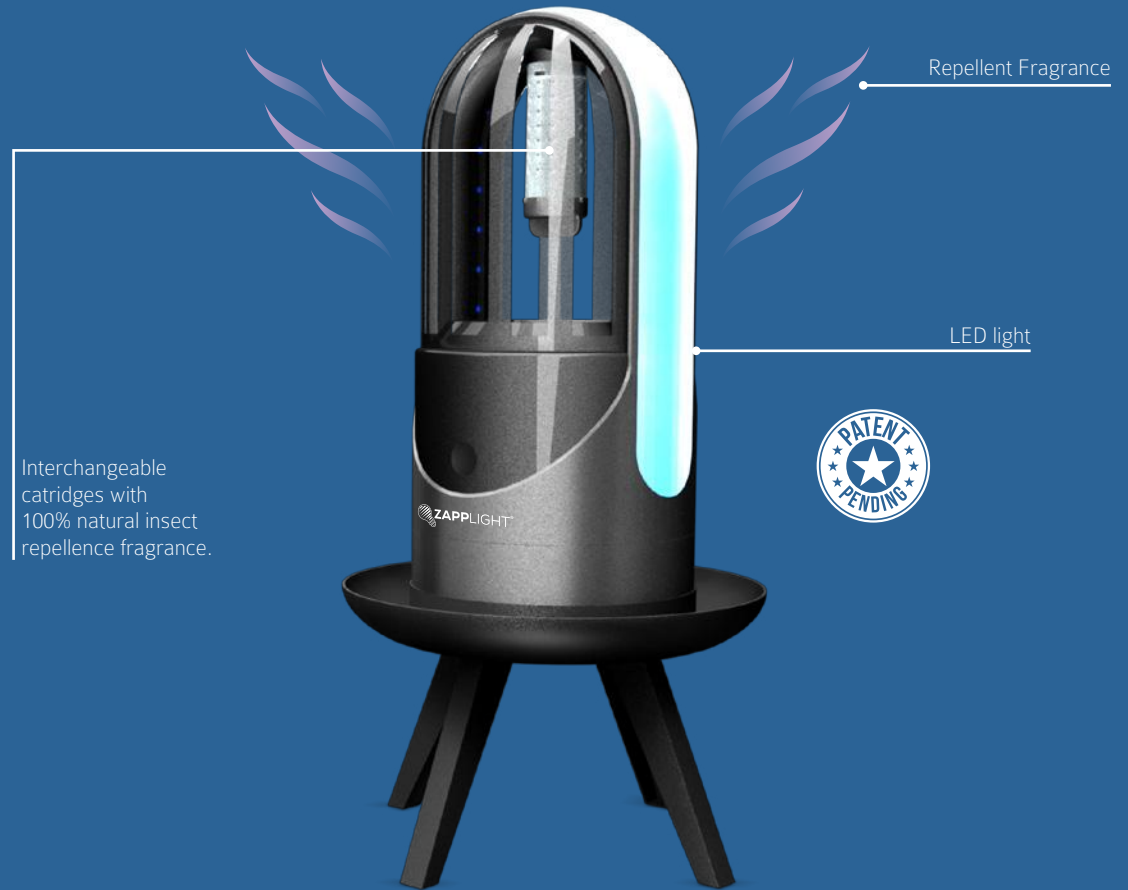

NEW COLLECTION

ZAPP SERIES

CLEAN / SAFE / EFFECTIVE

OUTDOOR LED LIGHT WITH INTERCHANGEABLE CATRIDGE FOR EFFICIENT BUG REPELLING

CLEAN / SAFE / EFFECTIVE

NEW COLLECTION
REPELLENT SERIES

 **ZAPPLIGHT®**

BETA